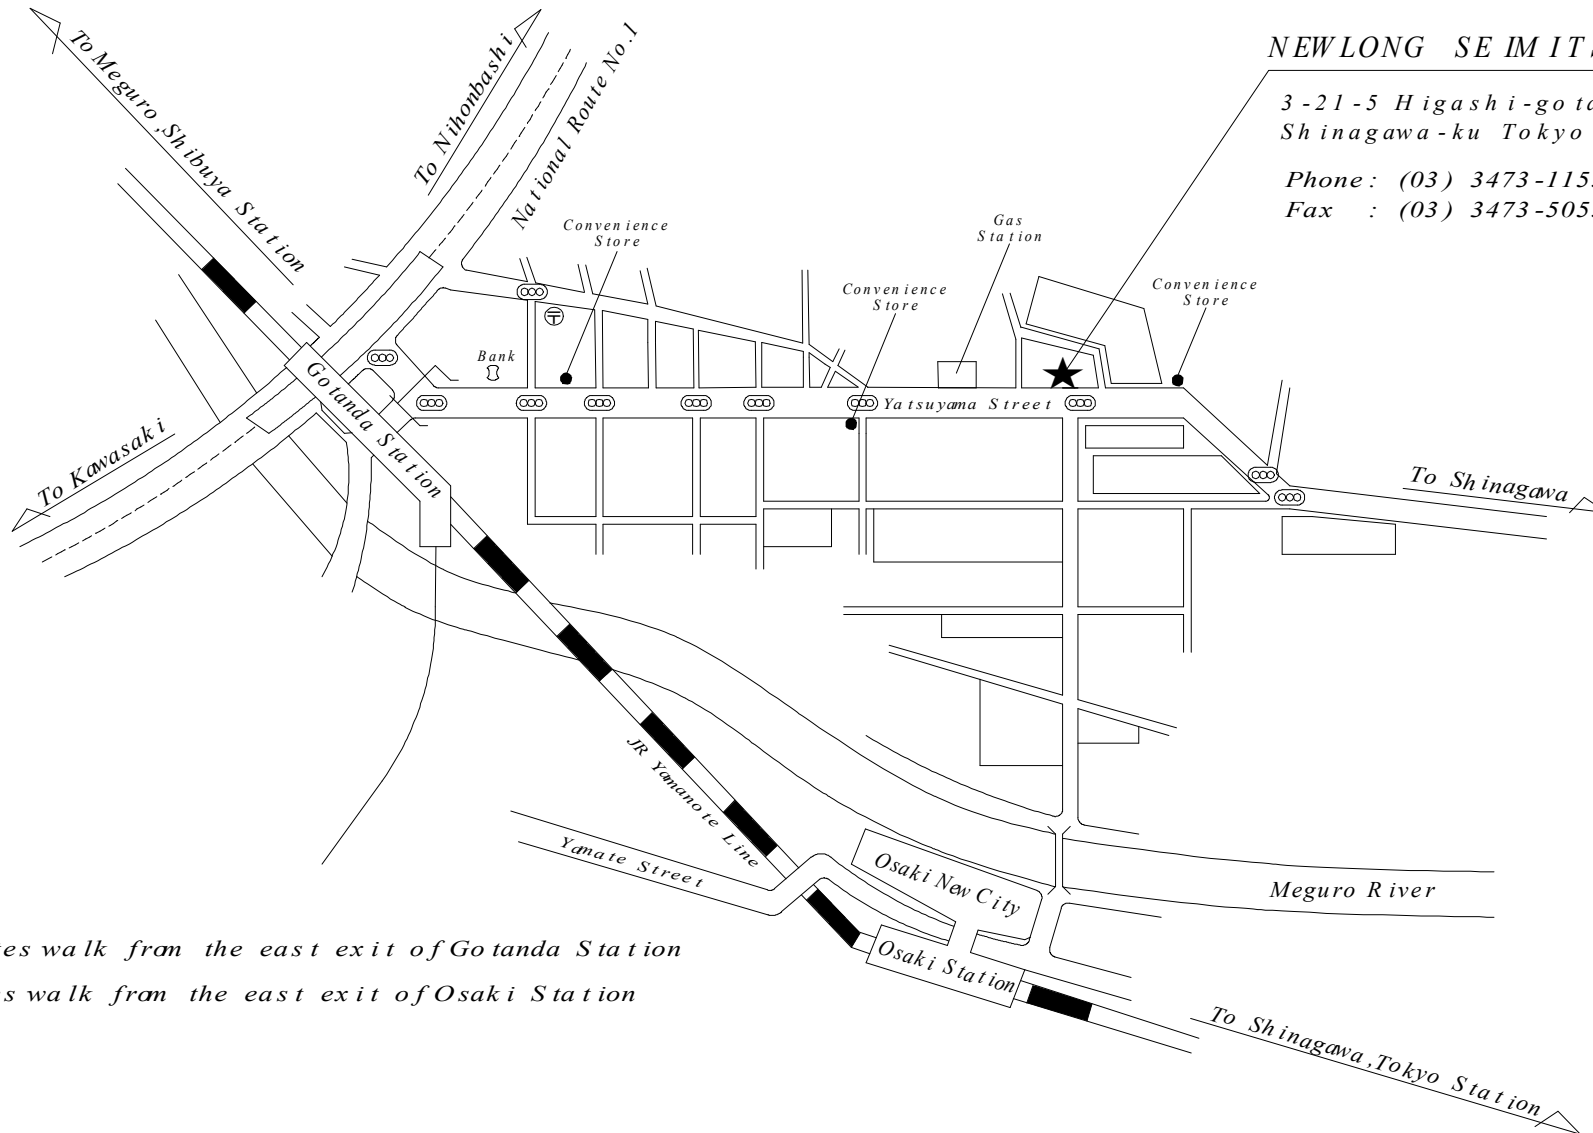

Access to NEWLONG

NEWLONG SEIMITSU KOGYO CO., LTD.

3-21-5 Higashi-go-tanda,
Shinagawa-ku Tokyo 141-0022 Japan

Phone: (03) 3473-1155

Fax: (03) 3473-5055

10 minutes walk from the east exit of Go-tanda Station

7 minutes walk from the east exit of Osaki Station